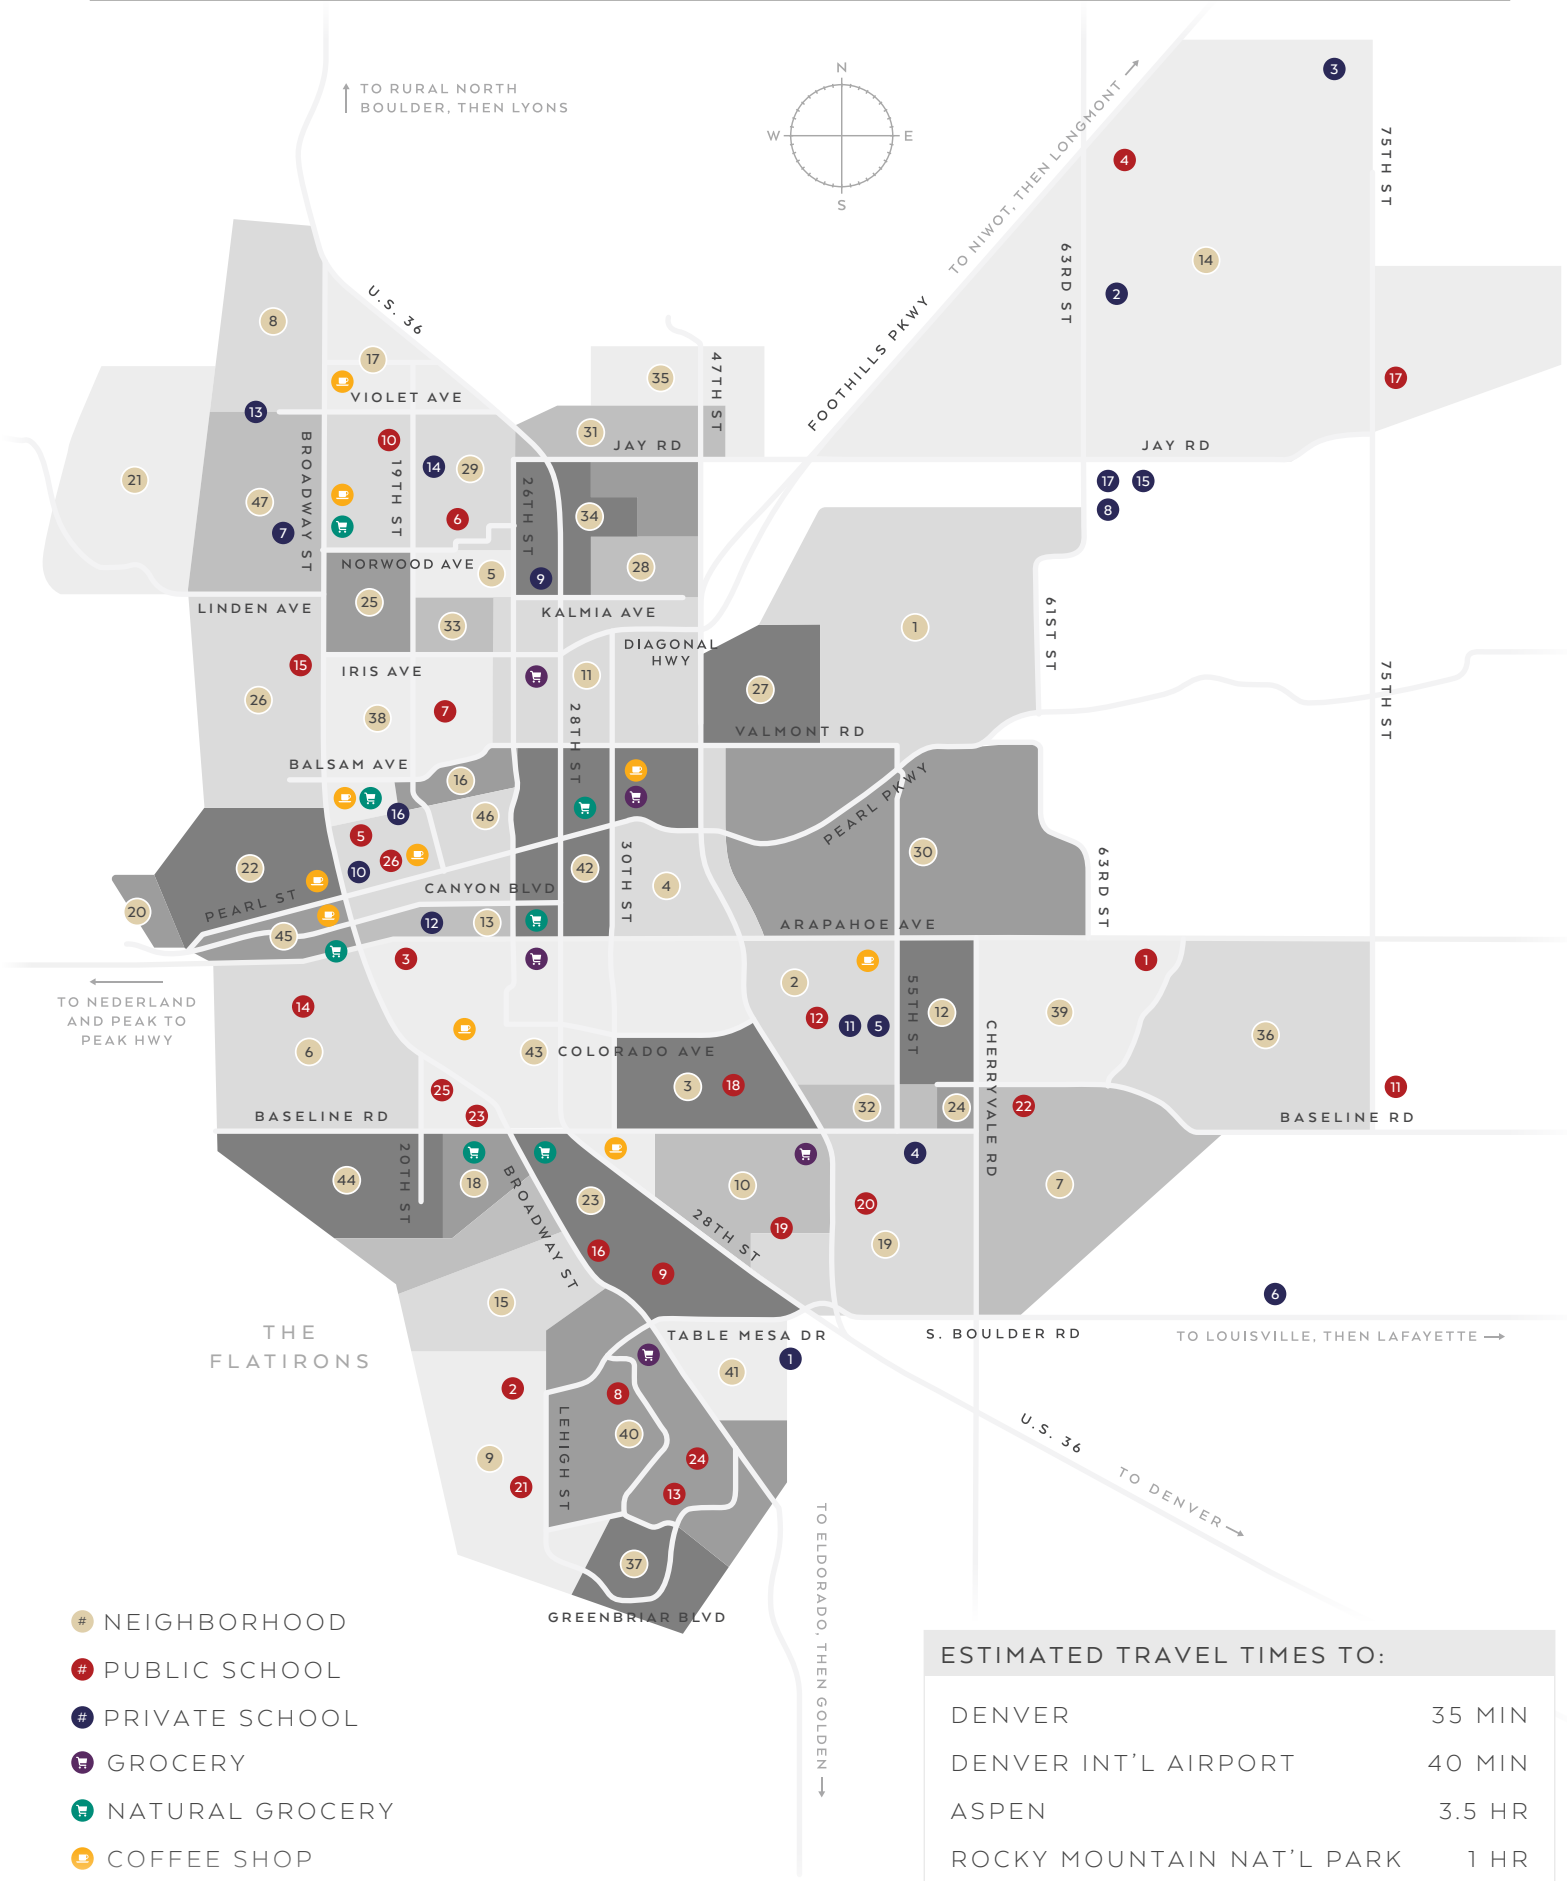

BOULDER NEIGHBORHOODS, SCHOOLS + AMENITIES

BOULDER PUBLIC SCHOOLS

1	ARAPAHOE RIDGE H.S.	9-12	15	FOOTHILL ELEMENTARY	PK-6
2	BEAR CREEK ELEMENTARY	PK-6	16	HALCYON SCHOOL	6-12
3	BOULDER H.S.	9-12	17	HEATHERWOOD ELEMENTARY	PK-5
4	BOULDER PREPATORY H.S.	9-12	18	HIGH PEAKS ELEMENTARY	PK-5
5	CASEY M.S.	6-8	19	HORIZONS SCHOOL	K-8
6	CENTENNIAL M.S.	6-8	20	MANHATTAN SCHOOL OF ARTS + ACADEMICS	6-8
7	COLUMBINE ELEMENTARY	PK-5	21	MESA ELEMENTARY	K-5
8	COMMUNITY MONTESSORI ELEMENTARY	K-5	22	NEVIN PLATT M.S.	6-8
9	CREEKSIDE ELEMENTARY	PK-5	23	NEW VISTA H.S.	9-12
10	CREST VIEW ELEMENTARY	K-5	24	SOUTHERN HILLS M.S.	6-8
11	DOUGLASS ELEMENTARY	K-5	25	UNIVERSITY HILL ELEMENTARY	PK-5
12	EISENHOWER ELEMENTARY	K-5	26	WHITTIER ELEMENTARY	K-5
13	FAIRVIEW H.S.	9-12			
14	FLATIRONS ELEMENTARY	PK-5			

NEIGHBORHOOD MAP KEY

1	AIRPORT	25	MELODY HEIGHTS
2	ARAPAHOE RIDGE	26	NEWLANDS
3	BASELINE SUB	27	NOBLE PARK
4	BOULDER JUNCTION	28	NORTHFIELD COMMONS
5	CAROLYN HEIGHTS	29	NORWOOD-VIOLET
6	CHAUTAUQUA	30	OLD PEARL
7	CHERRYVALE	31	ORANGE ORCHARD
8	DAKOTA RIDGE	32	PARK EAST
9	DEVIL'S THUMB	33	PARKSIDE
10	FRAISER MEADOWS	34	PALO PARKWAY
11	GLENWOOD GROVE	35	PLEASANT RIDGE
12	GOLF COURSE	36	RIDGELEA HILLS
13	GOSS / GROVE	37	ROLLING HILLS
14	GUNBARREL	38	SILVER MAPLE
15	HIGHLAND PARK	39	SOMBRERO RANCH
16	HILLCREST	40	TABLE MESA
17	HOLIDAY	41	TANTRA PARK
18	INTER-URBAN PARK	42	TRANSIT VILLAGE
19	KEEWAYDEN	43	UNI-HILL
20	KNOLLWOOD	44	UPPER CHAUTAUQUA
21	LINDEN / PINEBROOK	45	WEST PEARL
22	MAPLETON HILL	46	WHITTIER
23	MARTIN ACRES	47	WONDERLAND HILL
24	MEADOW GLEN		